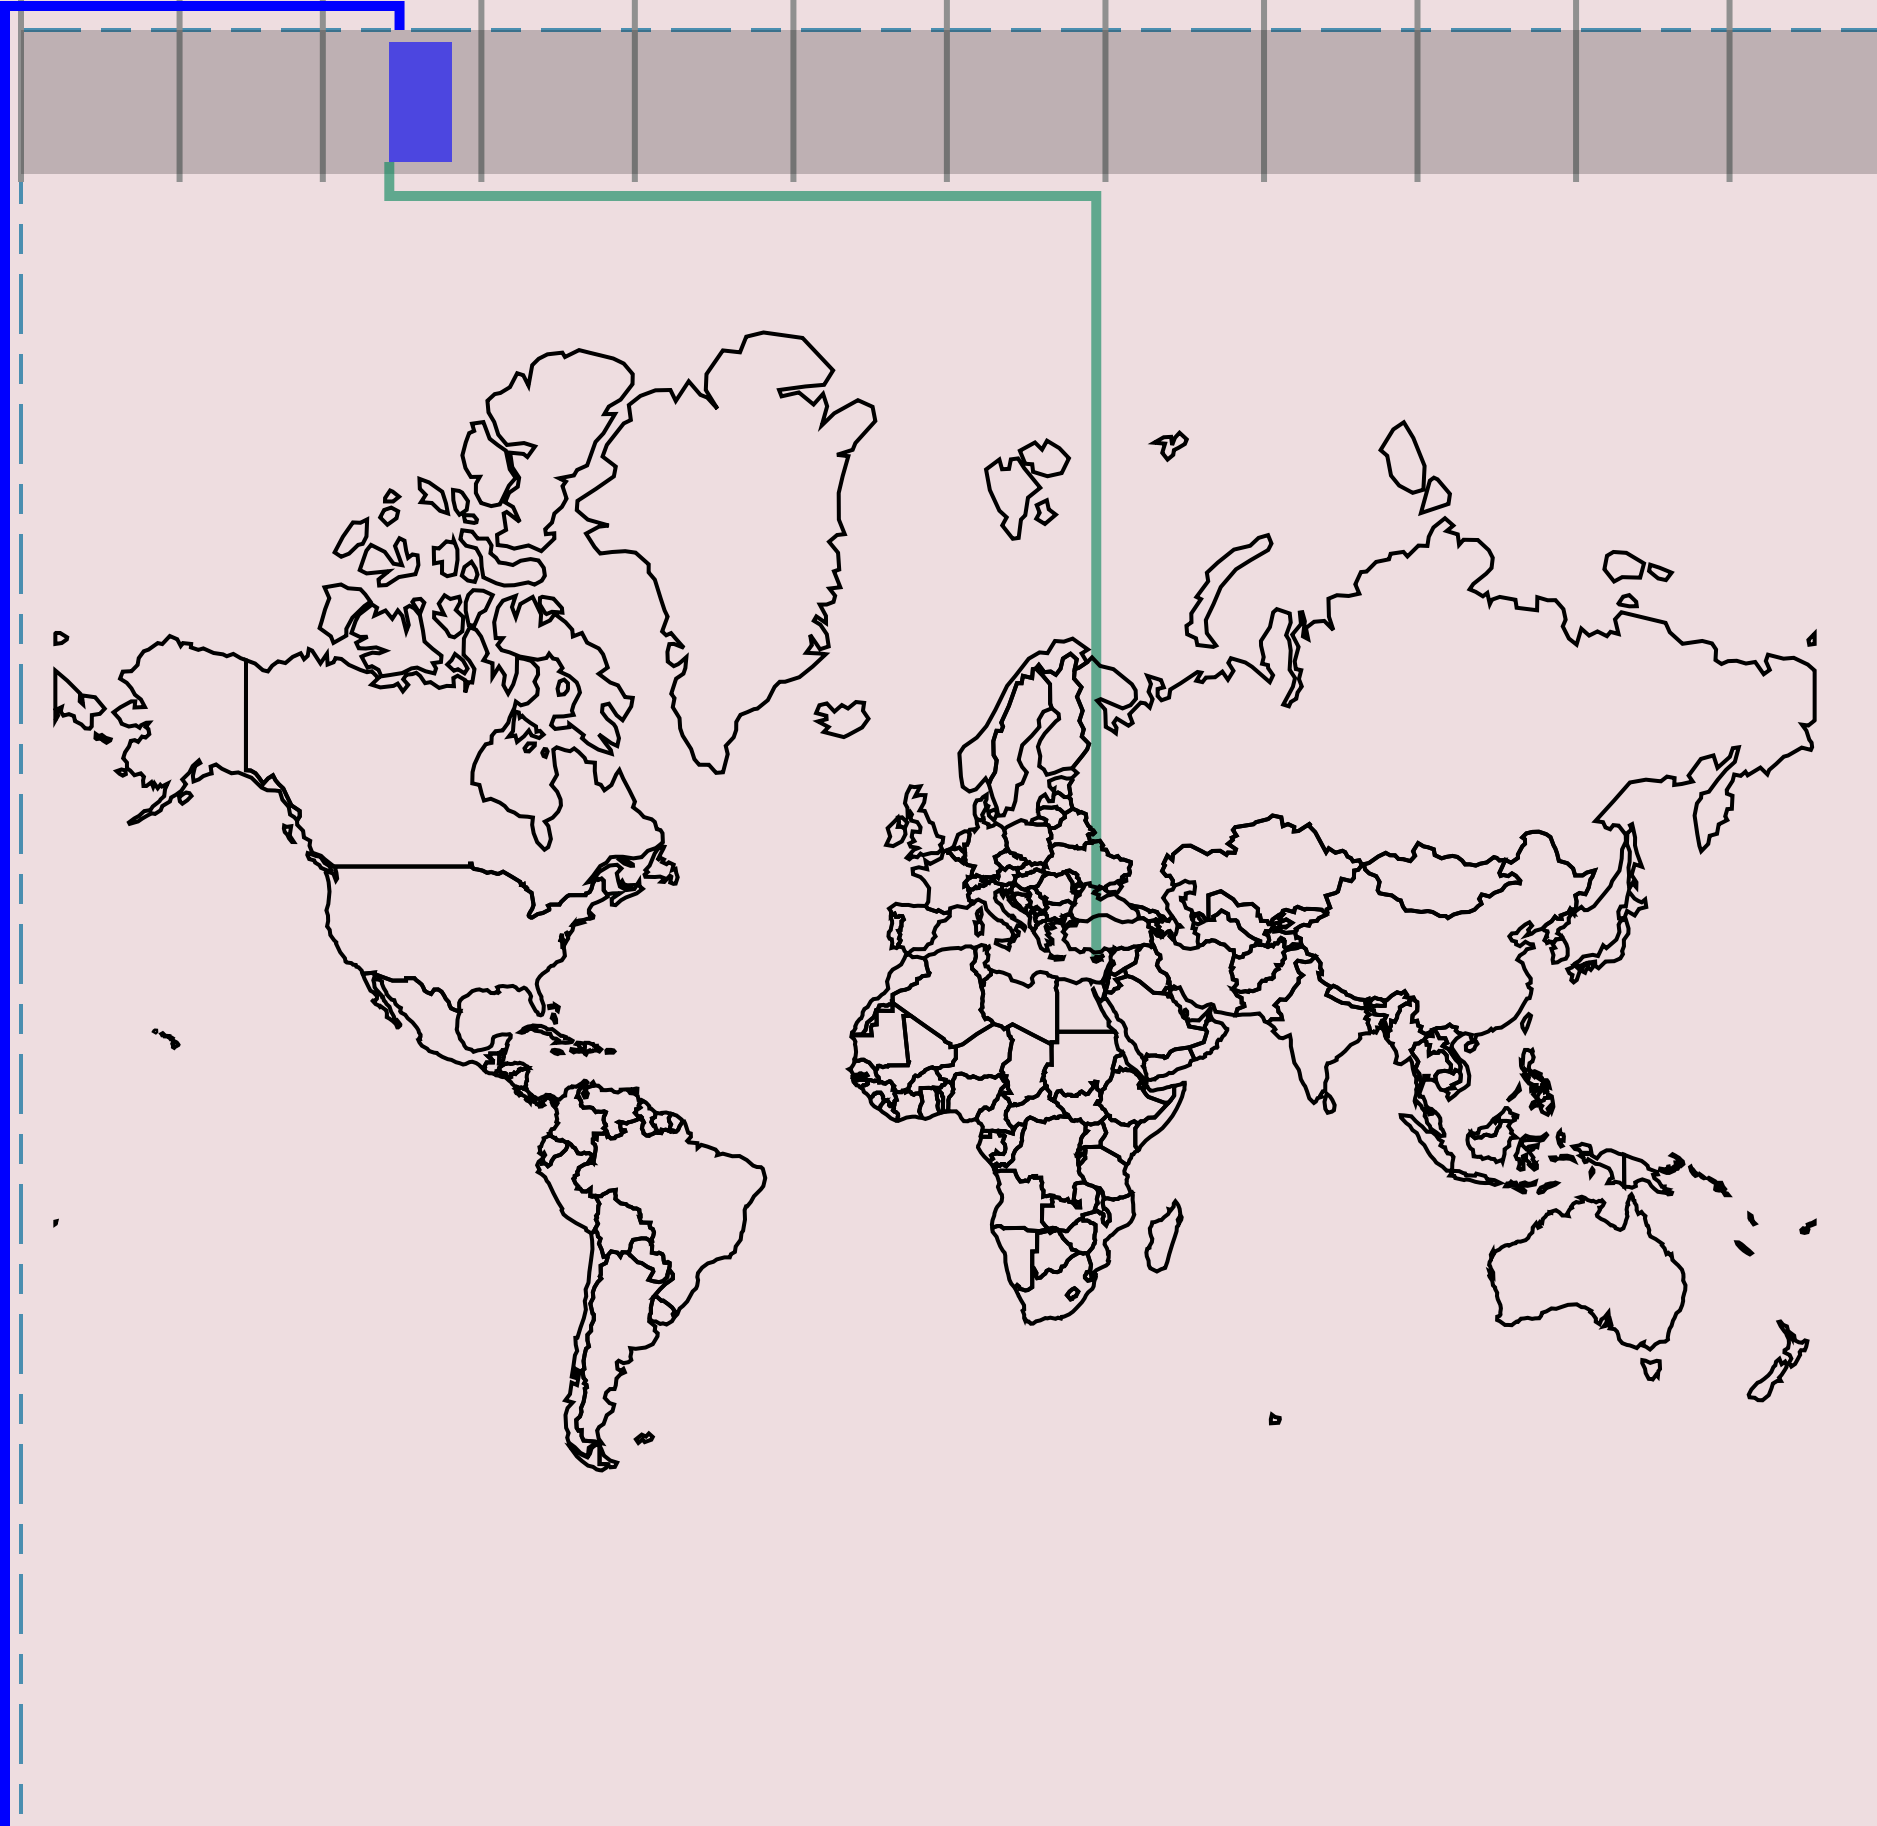

FIDE Women's Grand Prix Series - 4th Leg - Chess 2025

Click on website and map at bottom. For all events visit gbud.in/w7f

Months

J

F

M

A

M

J

J

A

S

O

N

D

Sports

FIDE Women's Grand Prix Series - 4th Leg

Chess

Cyprus

Fri, 14 Mar to Tue, 25 Mar

<https://womensgrandprix.fide.com/...>

Open Street Map

Google Map

Mar

Su	M	T	W	T	F	Sa
						1
2	3	4	5	6	7	8
9	10	11	12	13	14	15
16	17	18	19	20	21	22
23	24	25	26	27	28	29
30	31					

<https://gbud.in/w7f>